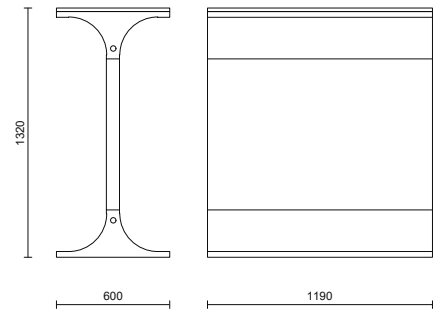

STORY WALL LOW

STORY WALL LOW is child-friendly acoustic space divider with felt. It ensures visibility for adults while providing a safe and comfortable way to divide spaces. The units connect easily via integrated fittings, and built-in wheels allow effortless movement and rotation.

TECHNICAL INFORMATION Includes wheels and adjustable support legs.

MATERIAL DESCRIPTION Plywood + chipboard frame filled with acoustical wool. Both sides upholstered with felt.

OPTIONS TO ADD

Whiteboard	Magazine holder
Marker tray	Small shelf
Basketball hoop	Big shelf
Basketball holder	Small coat hanger
Dartboard	Big coat hanger
	Cup holder

MEASUREMENTS W 1190 x D600 x H1320 mm

FELT FOR STORY WALL HIGH: FULDA FIT FROM FILZFABRIK | STANDARD PRICE, CATEGORY 1

Composition: 30% Polyamid, 70% Polypropylen
 Static electrical propensity: Antistatic
 Classification for use: Commercial / heavy use
 Fire resistant: Yes